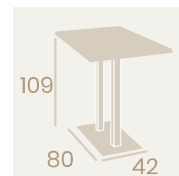

Mesa Munich Rectangular Alta
110x70
 Tablero Compact Sicilia
 Base 80x42
 Aluminio

Mesa Munich Alta
70x70
 Tablero Compact Sicilia
 Base 45x45
 Aluminio

Ref. 9850 ✕ 📐

Ref. 9877 ✕ 📐

Ref. 9187 ✕ 📐

Ref. 9811 ✕ 📐