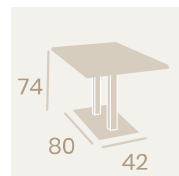

Mesa Munich Rectangular Alta
110x70
 Tablero Compact Sicilia
 Base 80x42
 Aluminio

Mesa Munich Alta
70x70
 Tablero Compact Sicilia
 Base 45x45
 Aluminio

Ref. 9850 ✕ 📐

Ref. 9877 ✕ 📐

Ref. 9187 ✕ 📐

Ref. 9811 ✕ 📐