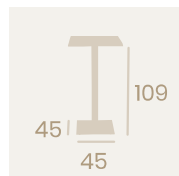

Mesa Munich Rectangular Alta
110x70
 Tablero Compact Sicilia
 Base 80x42
 Aluminio

Mesa Munich Alta
70x70
 Tablero Compact Sicilia
 Base 45x45
 Aluminio

Ref. 9850 ✕ 📐

Ref. 9877 ✕ 📐

Ref. 9187 ✕ 📐

Ref. 9811 ✕ 📐